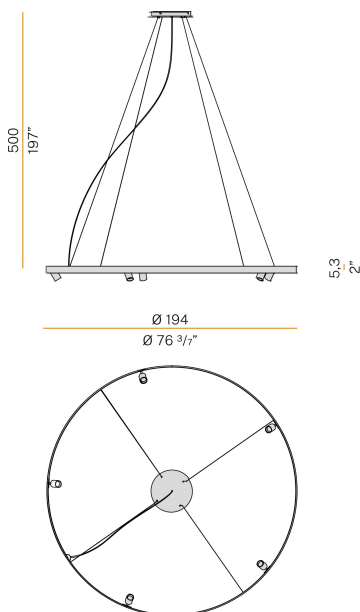

Textured glass screens.

Anti-glare snoots in black thermoplastic material.

5m (196,9") long steel suspension cables.

5m (196,9") long power cable in transparent PVC.

Power canopy with pickled sheet metal ceiling bracket and covering in white, black, bronze, mat brass or titanium polyacrylic paint.

Technical drawing

Polar diagram